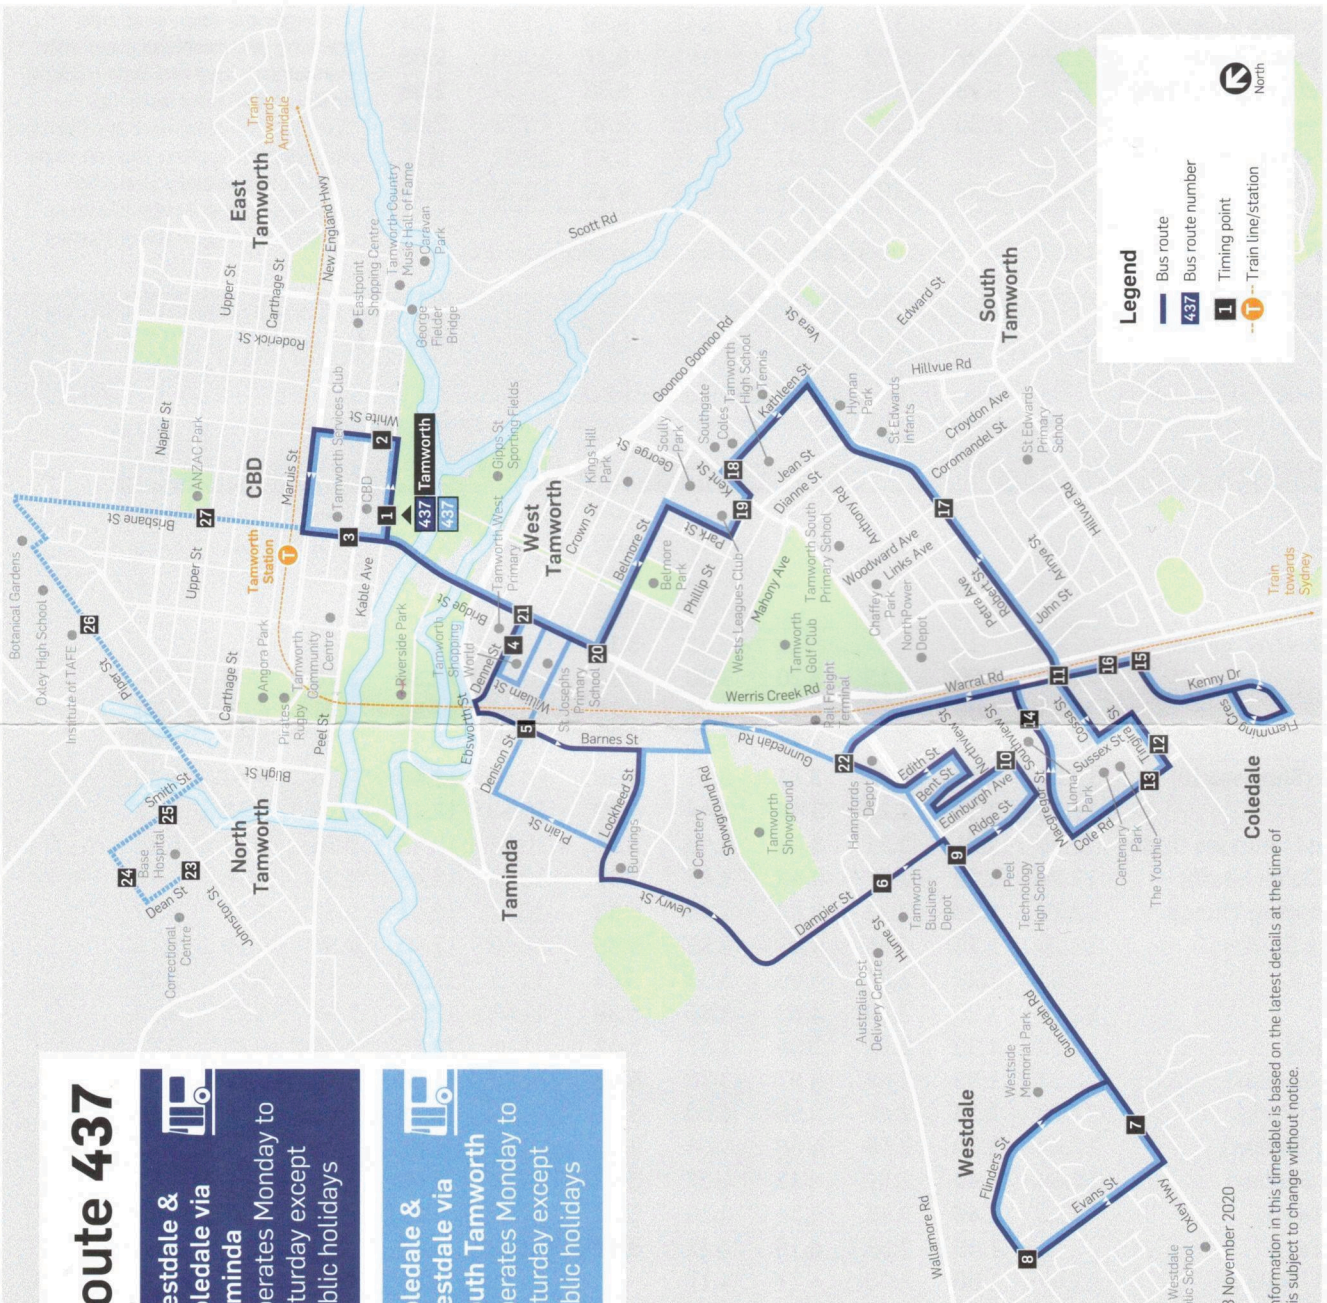

Hannafords Bus Services
Call (02) 6765 1900
Email geoff@hannafordsbusservices.com.au
See us at 15 Stewart Avenue
West Tamworth NSW 2340

Route 437

Westdale & Coledale via Taminda
operates Monday to Saturday except public holidays

Coledale & Westdale via South Tamworth
operates Monday to Saturday except public holidays

Information in this timetable is based on the latest details at the time of publication and is subject to change without notice.

HANNAFORDS
Proudly moving Tamworth for over 50 years

23 November 2020